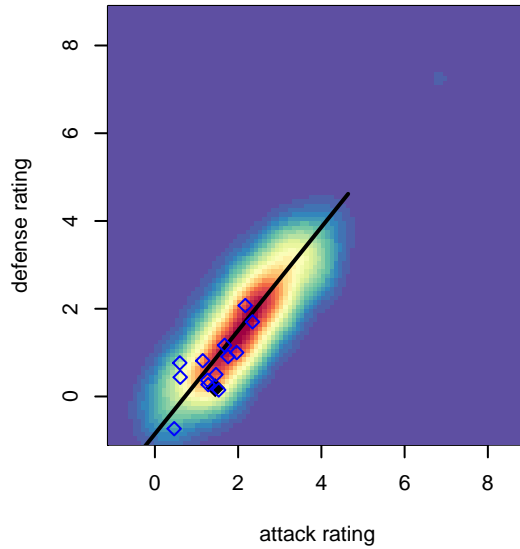

Seattle Celtic White B02

Seattle Celtic
 Seattle, WA
 B02 total strength=1038
 attack=4.26 defense=1.22
 fall league = PSPL Copa U15

alt names used:
 Seattle Celtic B02 White
 Seattle Celtic B02 White
 SEATTLE CELTIC FC B02 WHITE (WA)

Venues played:
 2016 Crossfire Select U15 Gold
 2016 PSPL Copa U15
 2016 WA Cup HS Bronze U15

Seattle Celtic White B02
 Dots are actual minus expected GF (blue circles) and GA (red triangles).
 Blue line is smoothed change in attack strength. Red is smoothed change in defense strength.

**attack and defense variance (black dot)
relative to other teams
and top 10 in region**

**attack and defense rating
relative to others at age
and all opponents in last 13 months**

Performance relative to 13 month average