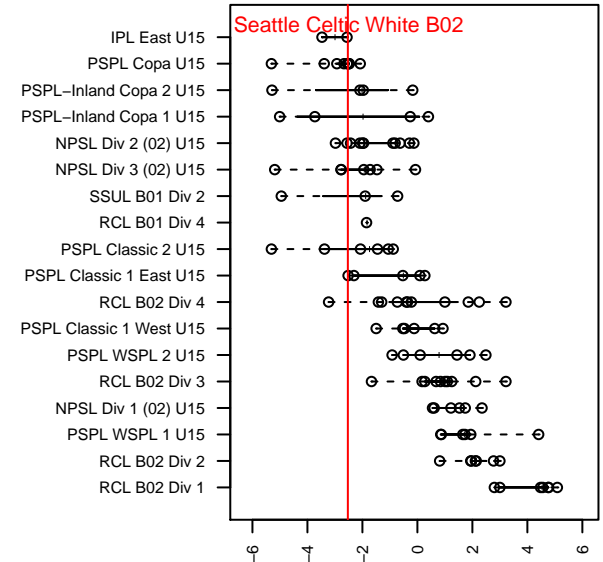

Seattle Celtic White B02

Seattle Celtic
 Seattle, WA
 B02 total strength=1038
 attack=4.26 defense=1.22
 fall league = PSPL Copa U15

alt names used:
 Seattle Celtic B02 White
 Seattle Celtic B02 White
 SEATTLE CELTIC FC B02 WHITE (WA)

Venues played:
 2016 Crossfire Select U15 Gold
 2016 PSPL Copa U15
 2016 WA Cup HS Bronze U15

Seattle Celtic White B02
 Dots are actual minus expected GF (blue circles) and GA (red triangles).
 Blue line is smoothed change in attack strength. Red is smoothed change in defense strength.

**attack and defense variance (black dot)
relative to other teams
and top 10 in region**

**attack and defense rating
relative to others at age
and all opponents in last 13 months**

Performance relative to 13 month average