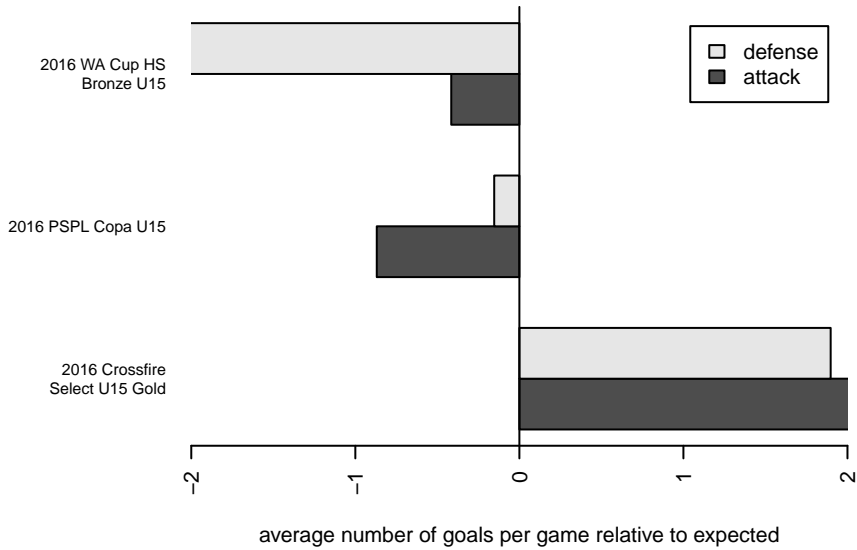

Seattle Celtic White B02

Seattle Celtic
 Seattle, WA
 B02 total strength=1038
 attack=4.26 defense=1.22
 fall league = PSPL Copa U15

alt names used:
 Seattle Celtic B02 White
 Seattle Celtic B02 White
 SEATTLE CELTIC FC B02 WHITE (WA)

Venues played:
 2016 Crossfire Select U15 Gold
 2016 PSPL Copa U15
 2016 WA Cup HS Bronze U15

Seattle Celtic White B02
 Dots are actual minus expected GF (blue circles) and GA (red triangles).
 Blue line is smoothed change in attack strength. Red is smoothed change in defense strength.

**attack and defense variance (black dot)
relative to other teams
and top 10 in region**

**attack and defense rating
relative to others at age
and all opponents in last 13 months**

Performance relative to 13 month average