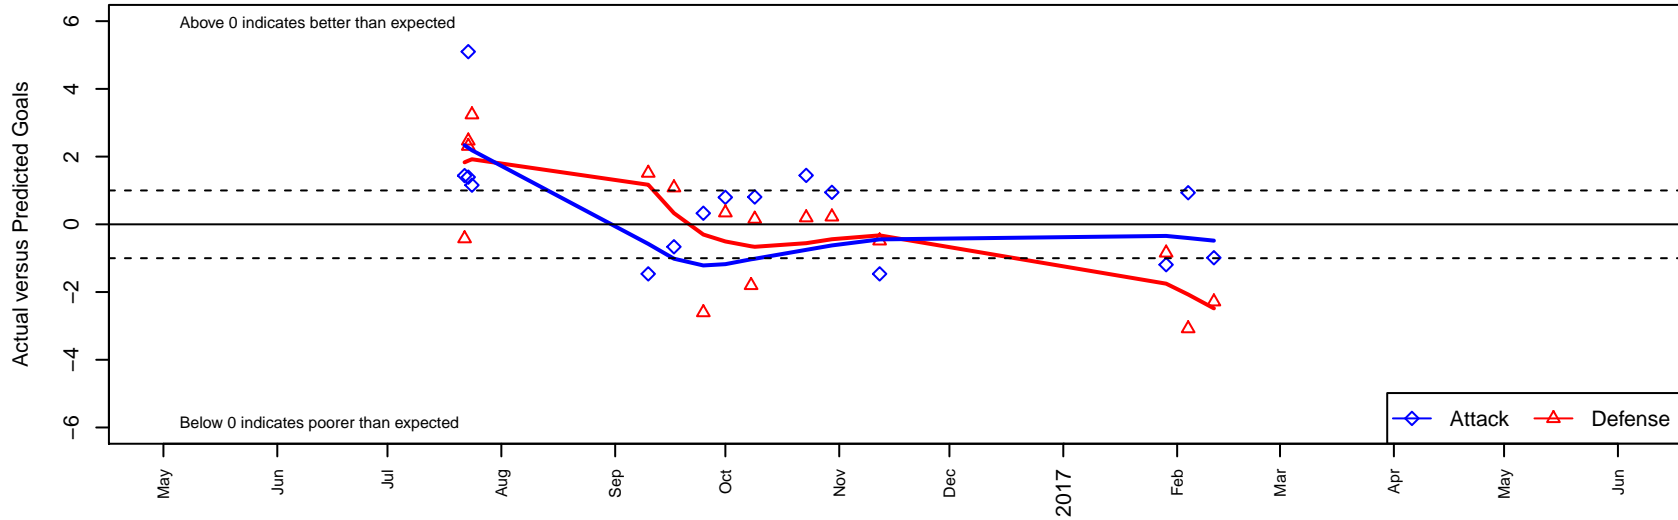

Seattle Celtic White B02

Seattle Celtic
 Seattle, WA
 B02 total strength=1038
 attack=4.26 defense=1.22
 fall league = PSPL Copa U15

alt names used:
 Seattle Celtic B02 White
 Seattle Celtic B02 White
 SEATTLE CELTIC FC B02 WHITE (WA)

Venues played:
 2016 Crossfire Select U15 Gold
 2016 PSPL Copa U15
 2016 WA Cup HS Bronze U15

Seattle Celtic White B02
 Dots are actual minus expected GF (blue circles) and GA (red triangles).
 Blue line is smoothed change in attack strength. Red is smoothed change in defense strength.

**attack and defense variance (black dot)
relative to other teams
and top 10 in region**

**attack and defense rating
relative to others at age
and all opponents in last 13 months**

Performance relative to 13 month average